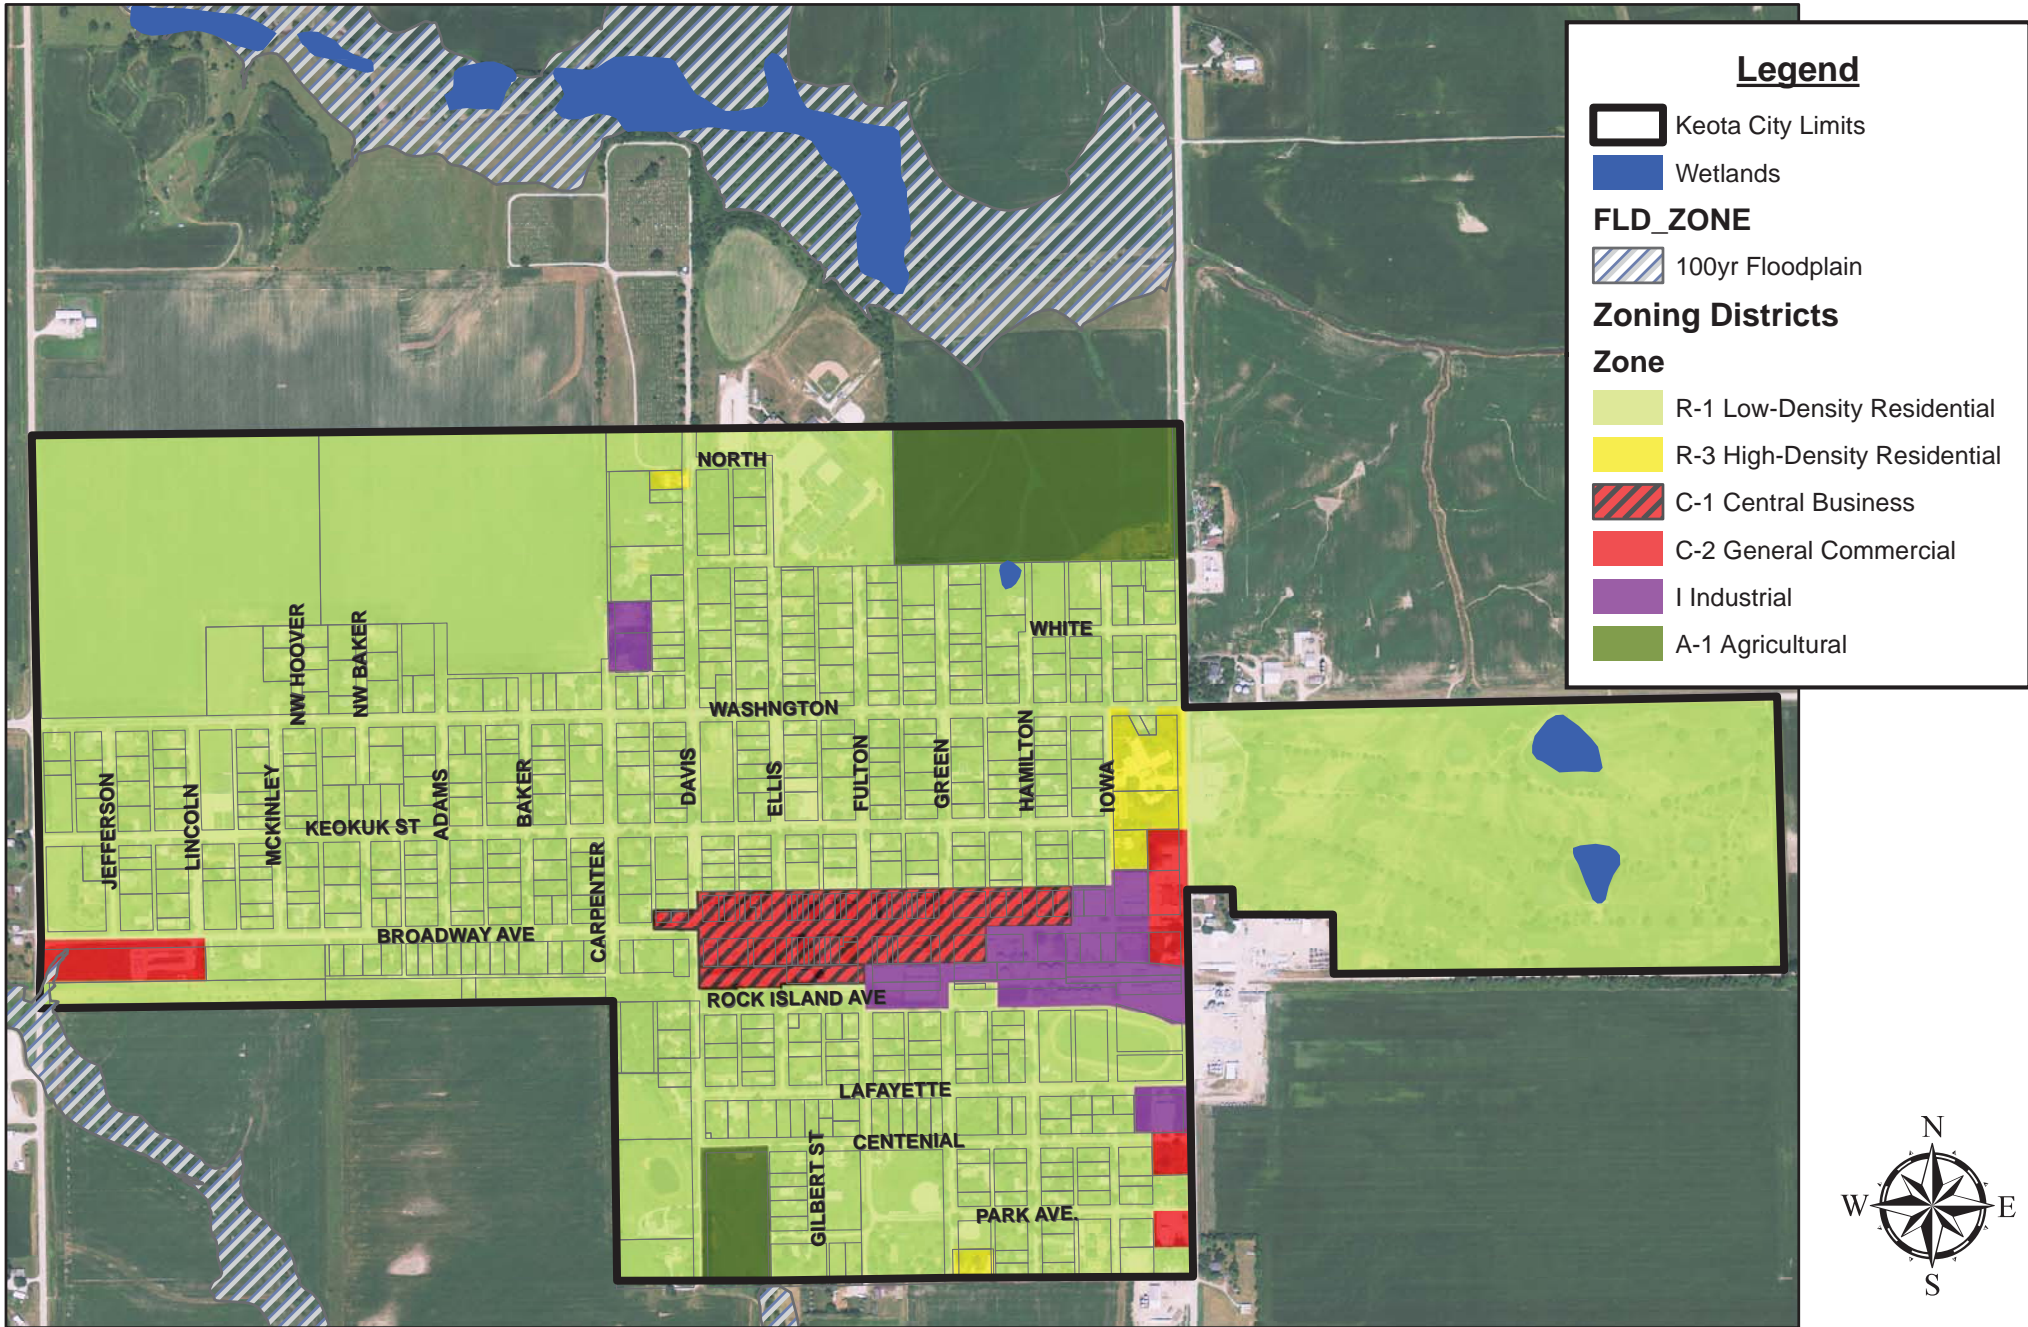

# Keota Zoning Map

Last Revised June 2013

0 0.25 0.5 1 Miles

Map Created by  
Area 15 Regional Planning Commission